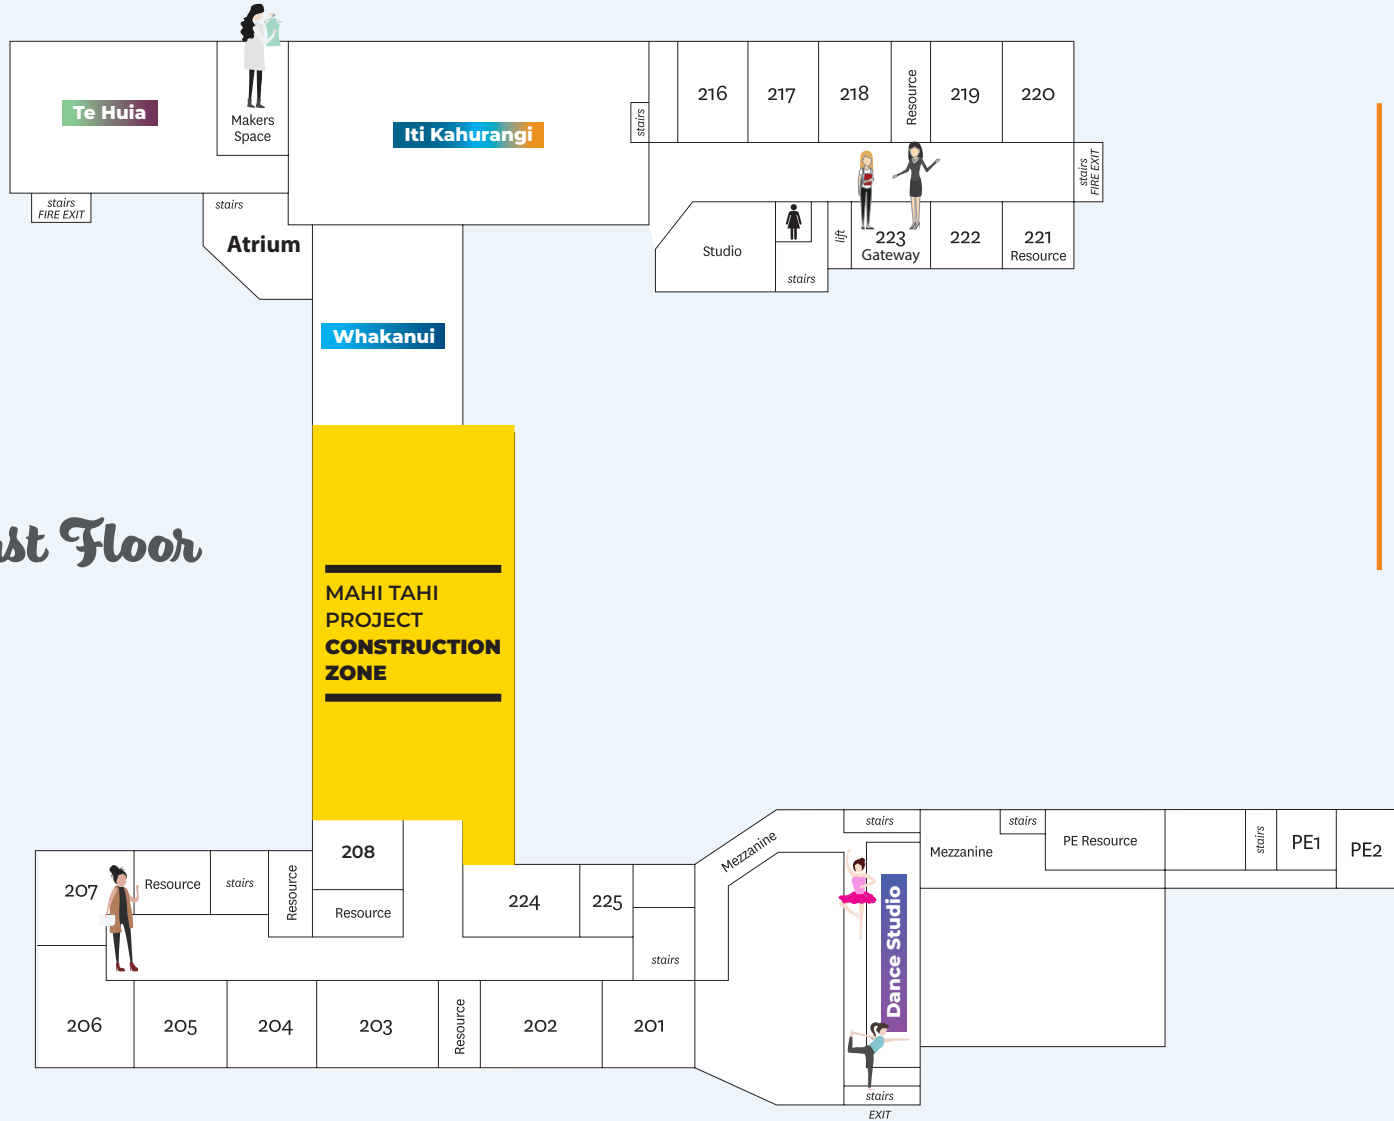

Ground Floor

**MAHI TAHI PROJECT
CONSTRUCTION ZONE**

School Hall

Creative Arts Centre (CAC)

School Gym

Art Block

First Floor

TAKE HEED THE
**STRENGTH
 & DIGNITY
 OF WOMEN**

Me aro koe ki te hā o Hineahuone